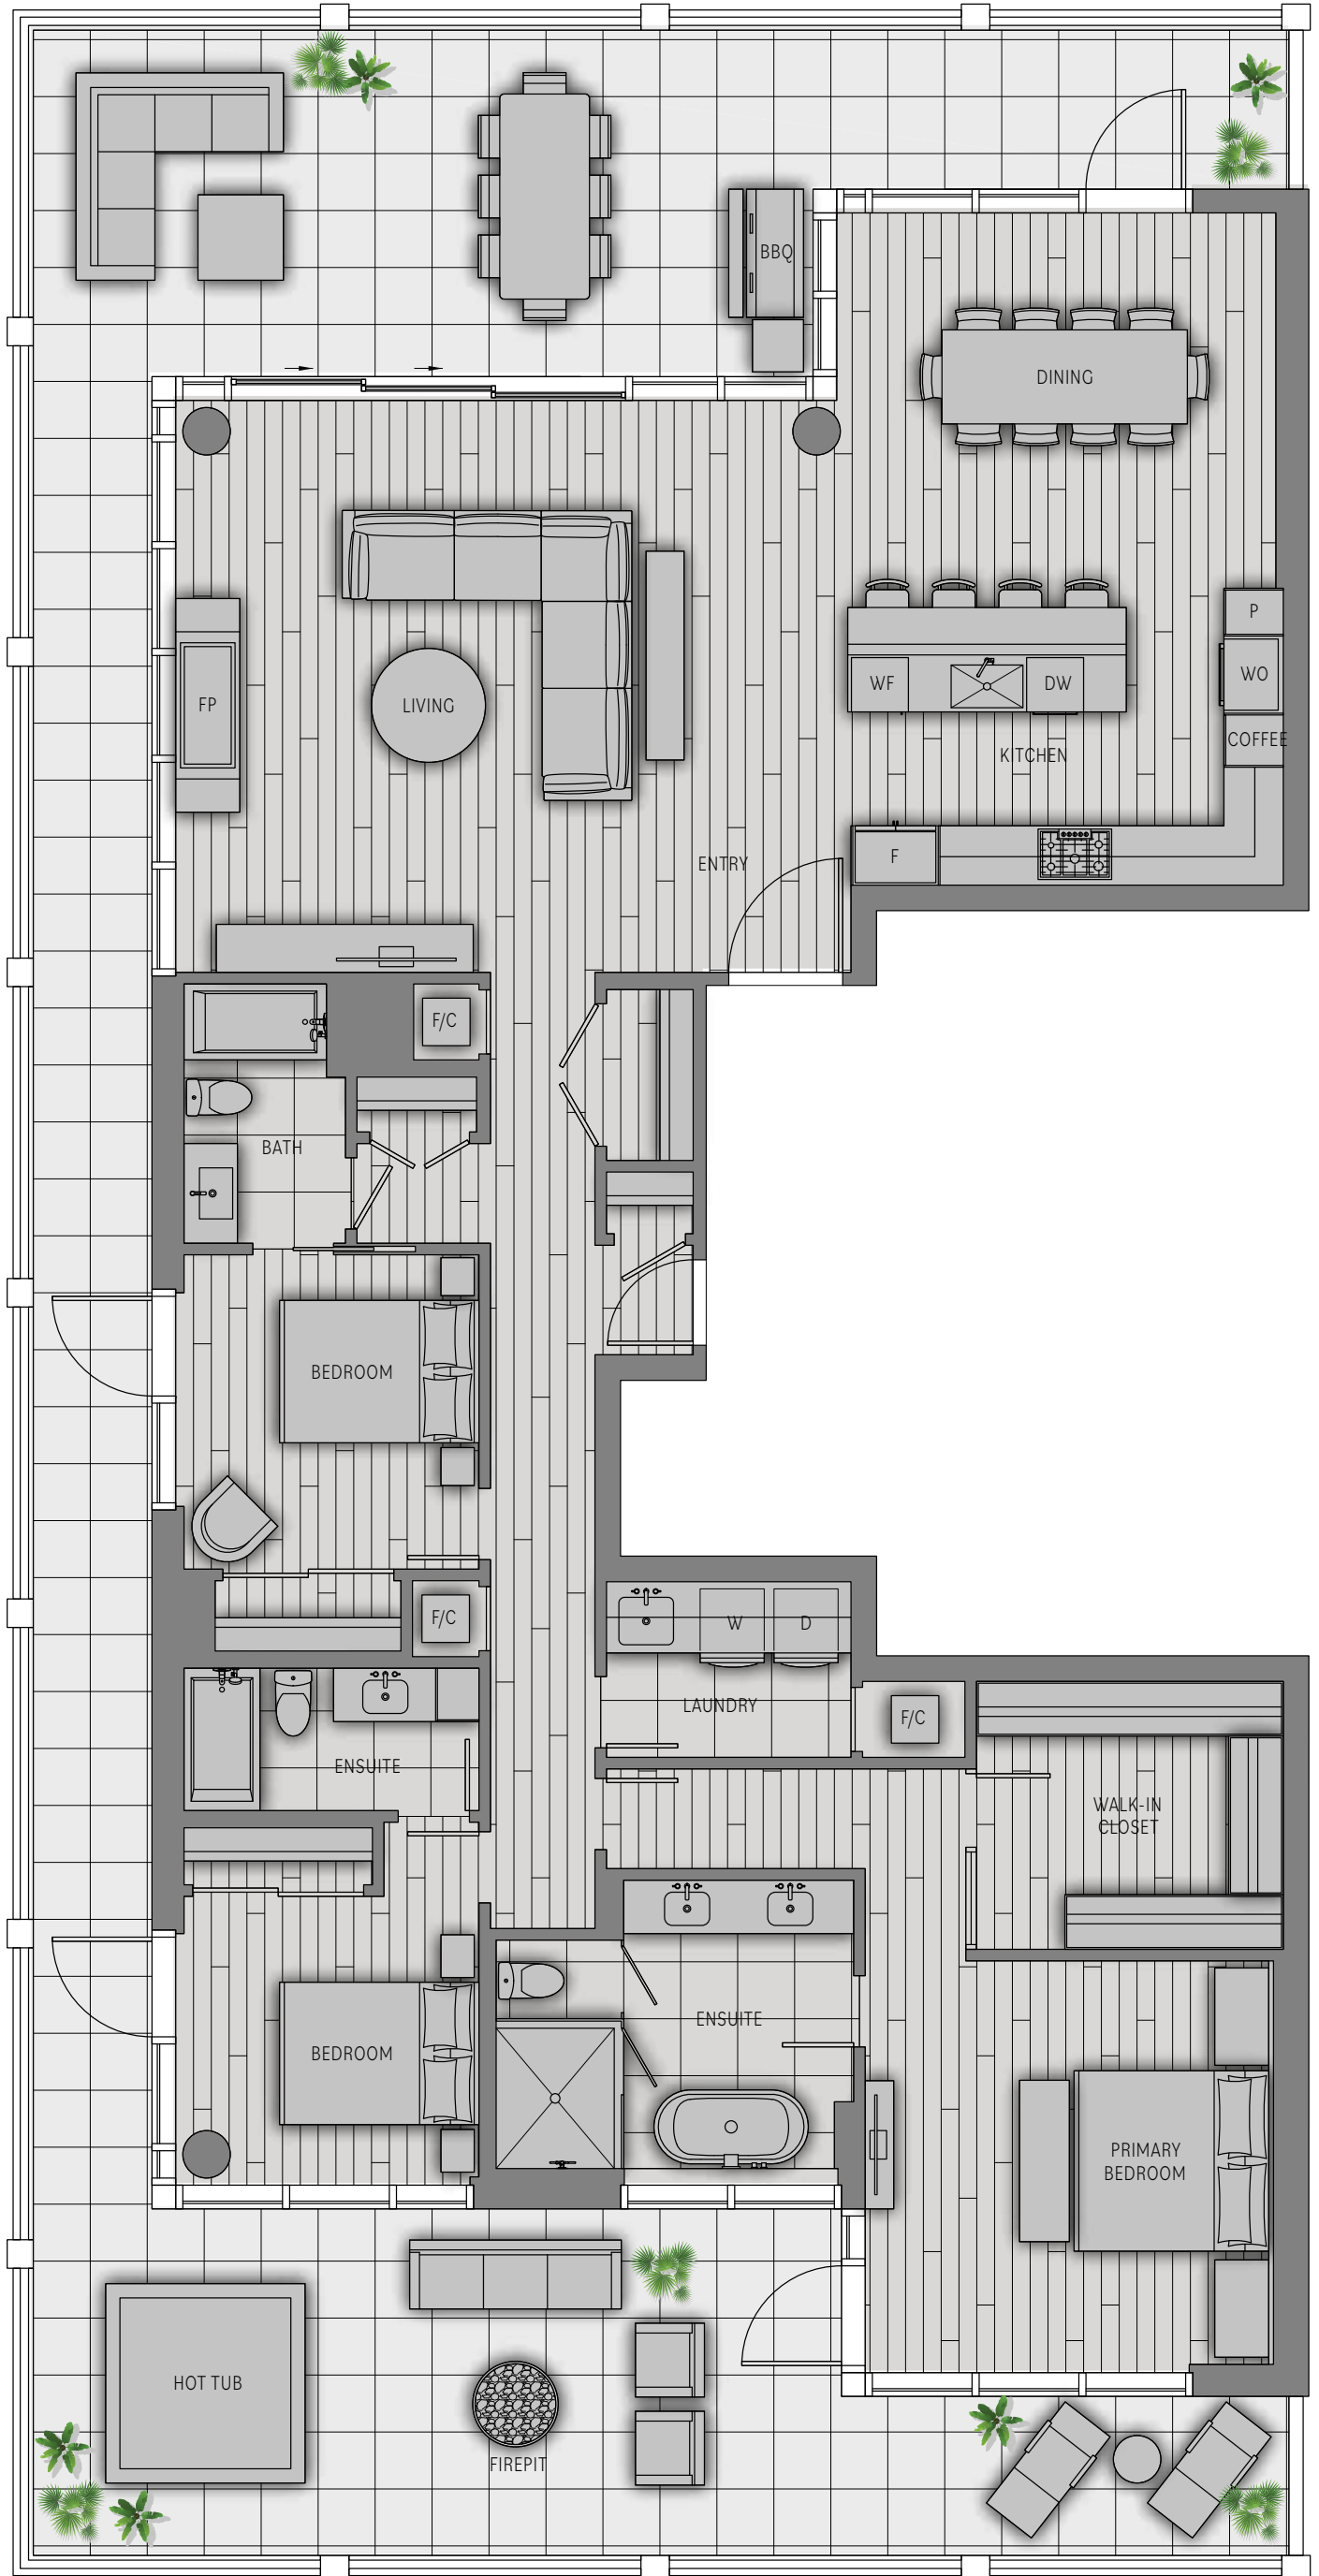

CENTRAL PARK HOUSE

Penthouse 1

3 BEDROOM

INTERIOR: 2,284 SF
EXTERIOR: 1,249 SF
TOTAL: 3,533 SF

LEVEL 41